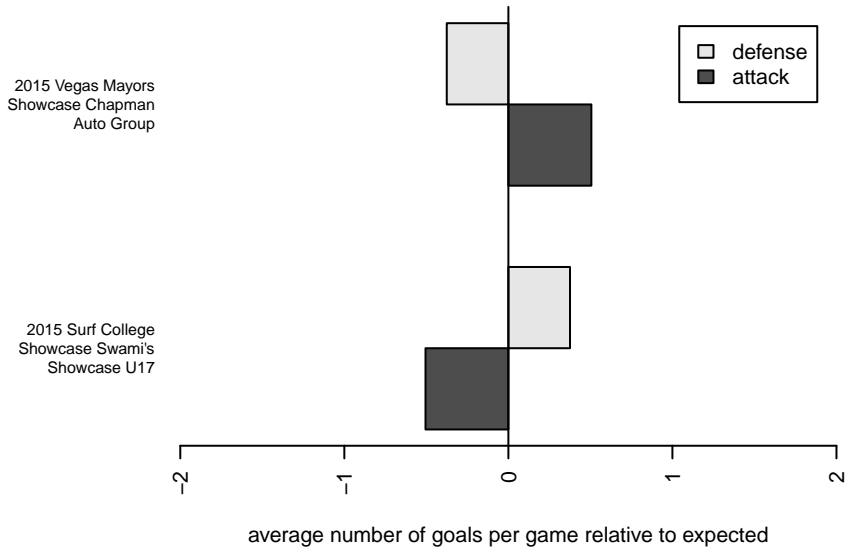

# San Juan SC 99 Lightning Blue B98

Folsom, CAN  
B98 total strength=1858  
attack=53.77 defense=28.56

alt names used:  
SAN JUAN SC LIGHTNING 99 BLUE (CAN)  
SAN JUANLIGHTNING BLUE

Venues played:  
2015 Surf College Showcase Swami's Showca:  
2015 Vegas Mayors Showcase Chapman Auto

**attack and defense variance (black dot)  
relative to other teams  
and top 10 in region**

**attack and defense rating  
relative to others at age  
and all opponents in last 13 months**

**attack and defense rating  
relative to others at age  
and all opponents in last 13 months**

**Performance relative to 13 month average**

**Performance relative to 13 month average**

Distribution of opponents  
 Red = Lose zone, Blue = Win zone, Green = Even  
 Black line separates win/lose zones

lot. A=Neither has attack advantage, B=Opponent has both attack and defense advantage, C=Opponent has both attack and defense disadvantage, D=Both have

<b>date</b>	<b>home</b>		<b>away</b>		<b>venue</b>	<b>pred.home</b>	<b>pred.away</b>
2016-02-14	San Juan SC 99 Lightning Blue B98	1	Tuzos Pachuca B98	2	2015 Vegas Mayors Showcase Chapman Auto	0.98	1.96
2016-02-14	Alliance FC 99 Black B98	1	San Juan SC 99 Lightning Blue B98	1	2015 Vegas Mayors Showcase Chapman Auto	0.73	1.22
2016-02-13	Montgomery United Cobras B98	2	San Juan SC 99 Lightning Blue B98	4	2015 Vegas Mayors Showcase Chapman Auto	1.40	2.51
2016-02-13	San Juan SC 99 Lightning Blue B98	3	AYSES 99 Gold B98	1	2015 Vegas Mayors Showcase Chapman Auto	2.27	0.41
2015-11-29	San Juan SC 99 Lightning Blue B98	0	Eastside FC Red B98	1	2015 Surf College Showcase Swami's Showc	1.03	1.89
2015-11-28	San Juan SC 99 Lightning Blue B98	1	Cedar River SA Premier B98	0	2015 Surf College Showcase Swami's Showc	1.32	1.03
2015-11-28	Olympia FC B98	0	San Juan SC 99 Lightning Blue B98	1	2015 Surf College Showcase Swami's Showc	0.51	0.66
2015-11-27	PSPL Academy 1999B	2	San Juan SC 99 Lightning Blue B98	1	2015 Surf College Showcase Swami's Showc	1.07	2.01